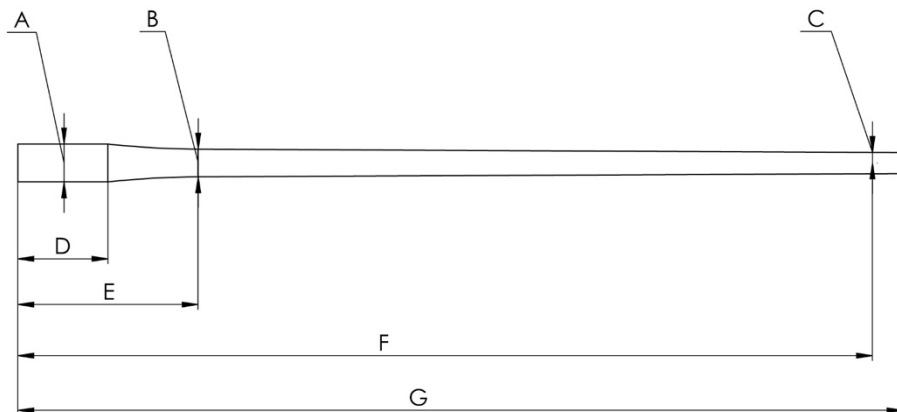

# BARREL CONTOURS

What size barrel will serve you best? The information below will give you an idea of the size and weight of every Hardy barrel contour. Shorter or longer blanks are available up to 32" - just have a chat with us.

Reminder: You must cut at least 1" off the muzzle when fitting.

Contour #	A	B	C	D	E	F	G	Approx Weight (kg)
	Dimensions (mm)					(inches)		
No 1 – Featherweight	31.5	17.8	14.0	65	155	20"	21"	1.1kg
No 2 – Lightweight	31.5	19.45	14.6	65	155	22"	23"	1.3kg
No 3 – Sporter	31.5	20.7	15.9	65	155	24"	25"	1.5kg
No 4 – Magnum Sporter	31.5	22.0	16.5	75	150	24"	25"	1.7kg
No 5 – Lightweight Varmint	31.5	23.1	17.8	75	150	28"	29"	2.05kg
No 6 – Medium Varmint	31.5	24.4	19.0	75	150	28"	29"	2.25kg
No 7 – Varmint	31.5	25.4	22.1	75	150	26"	27"	2.45kg
No 8 – Remington SPS	30.5	19.5	16.5	28	155	24"	25"	1.33kg
No 9 – Remington Varmint	31.5	23.85	21.1	51	116	28"	29"	2.3kg
No 10 – Remington SPS Mag	31.5	21.25	16.5	28	155	26"	27"	1.6kg
No 11 – Standard Palma	31.5	22.85	21.1	65	130	26"	27"	2.1kg
No 12 – Heavy Palma	31.5	25.40	22.9	65	130	26"	27"	2.45kg
No 13 – Tikka T3 Lite	29.0	20.0	15.8	37	80	22"	23"	1.17kg
No 14 – Heavy Bull	31.5	-	25.4	75	-	30"	31"	4.09kg
No 15 – Skimmed Blank	31.5	-	-	-	-	28"	29"	3.7kg
No 16 – Tikka T3 Varmint	29.0	22.0	22.0	52	197	28"	29"	2.2kg
No 17 – Ruger Precision Rifle	30.0	25.4	19.0	38	38	26"	27"	1.85kg
No 18 – Desert Tech Arms	31.75	24.0	16.0	140	140	26"	27"	1.95kg